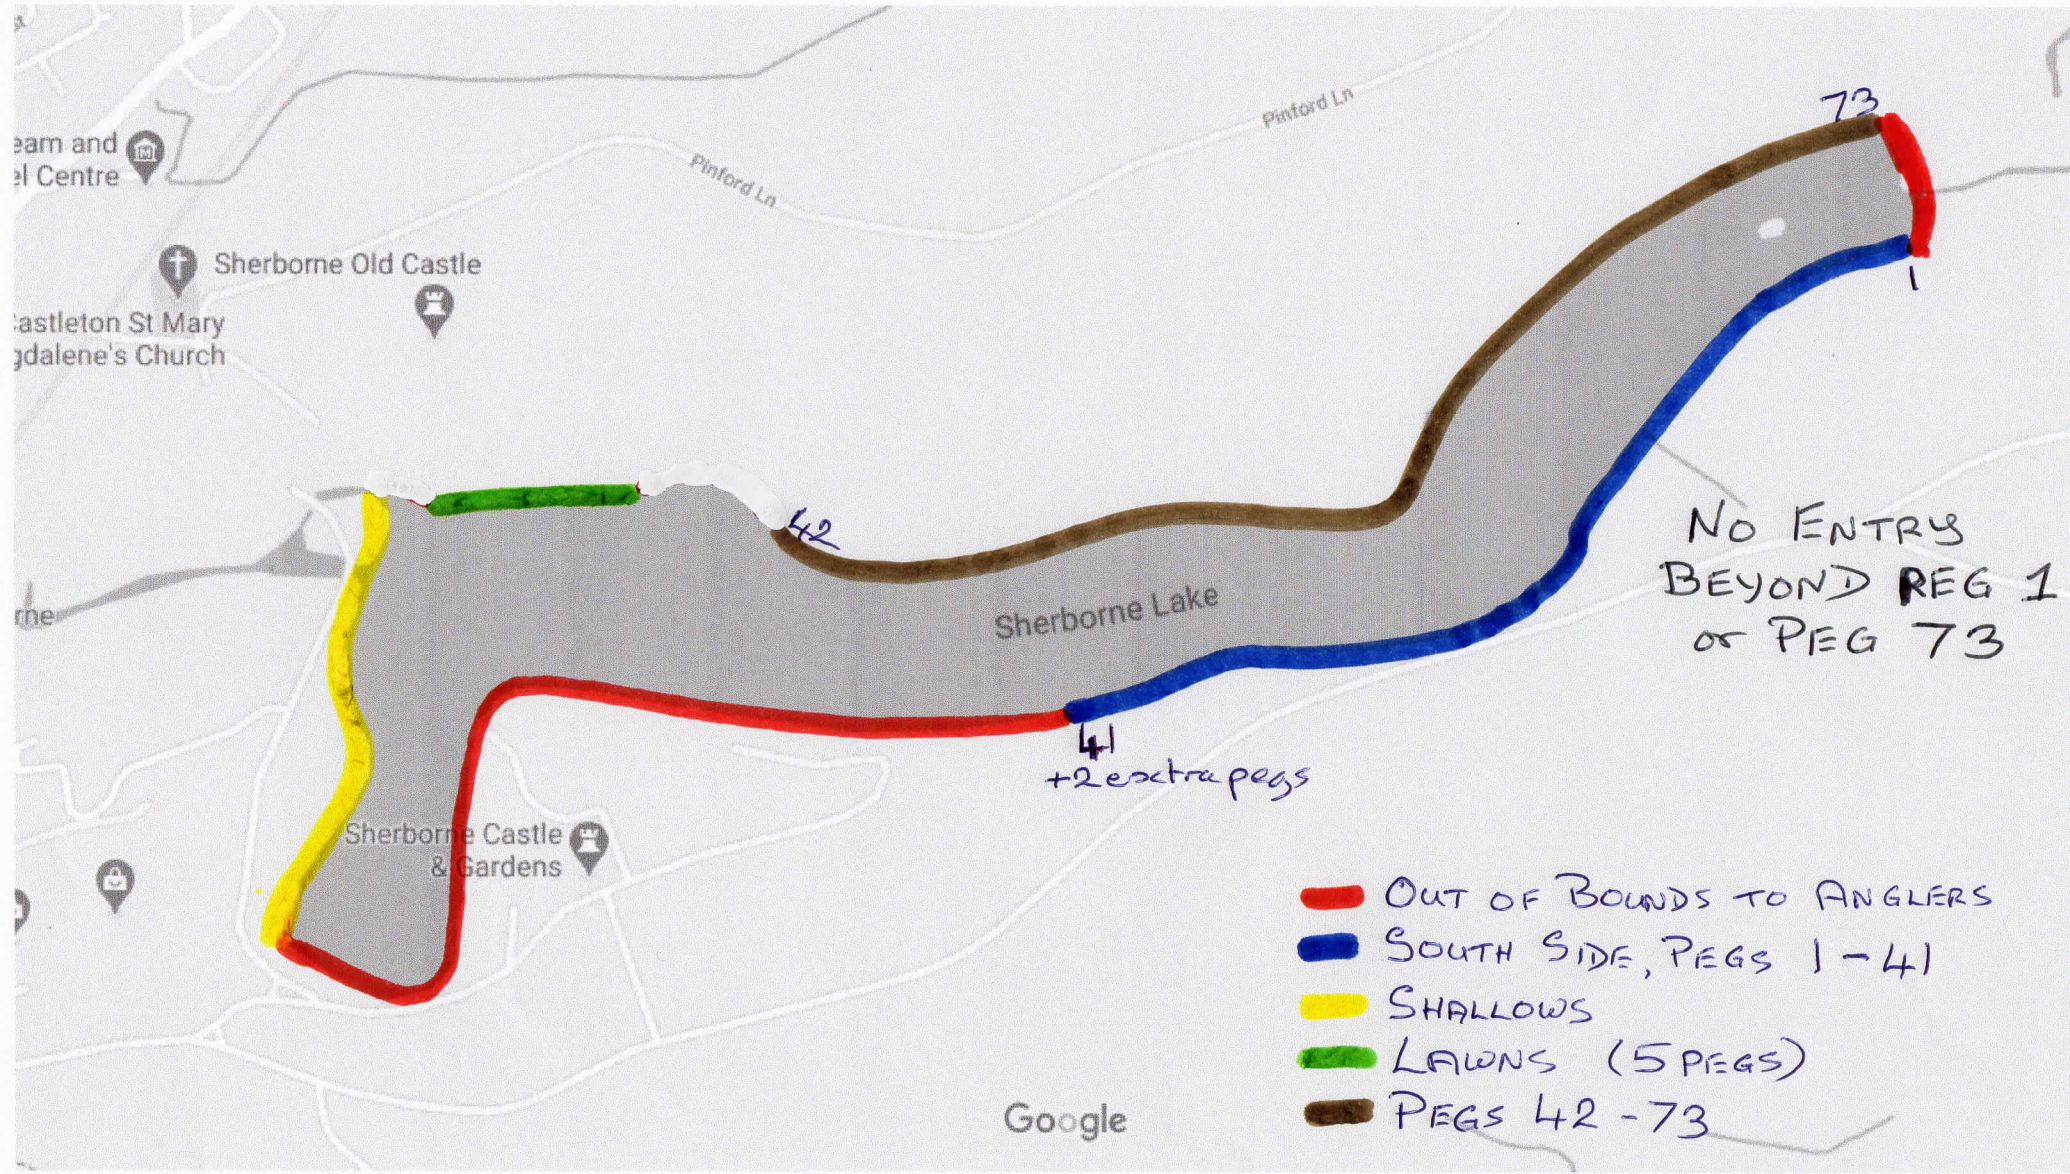

Google Maps

NO ENTRY  
BEYOND REG 1  
or PEG 73

41  
+2 extra pegs

- OUT OF BOUNDS TO ANGLERS
- SOUTH SIDE, PEGS 1-41
- SHALLOWS
- LAWNS (5 PEGS)
- PEGS 42-73

Google